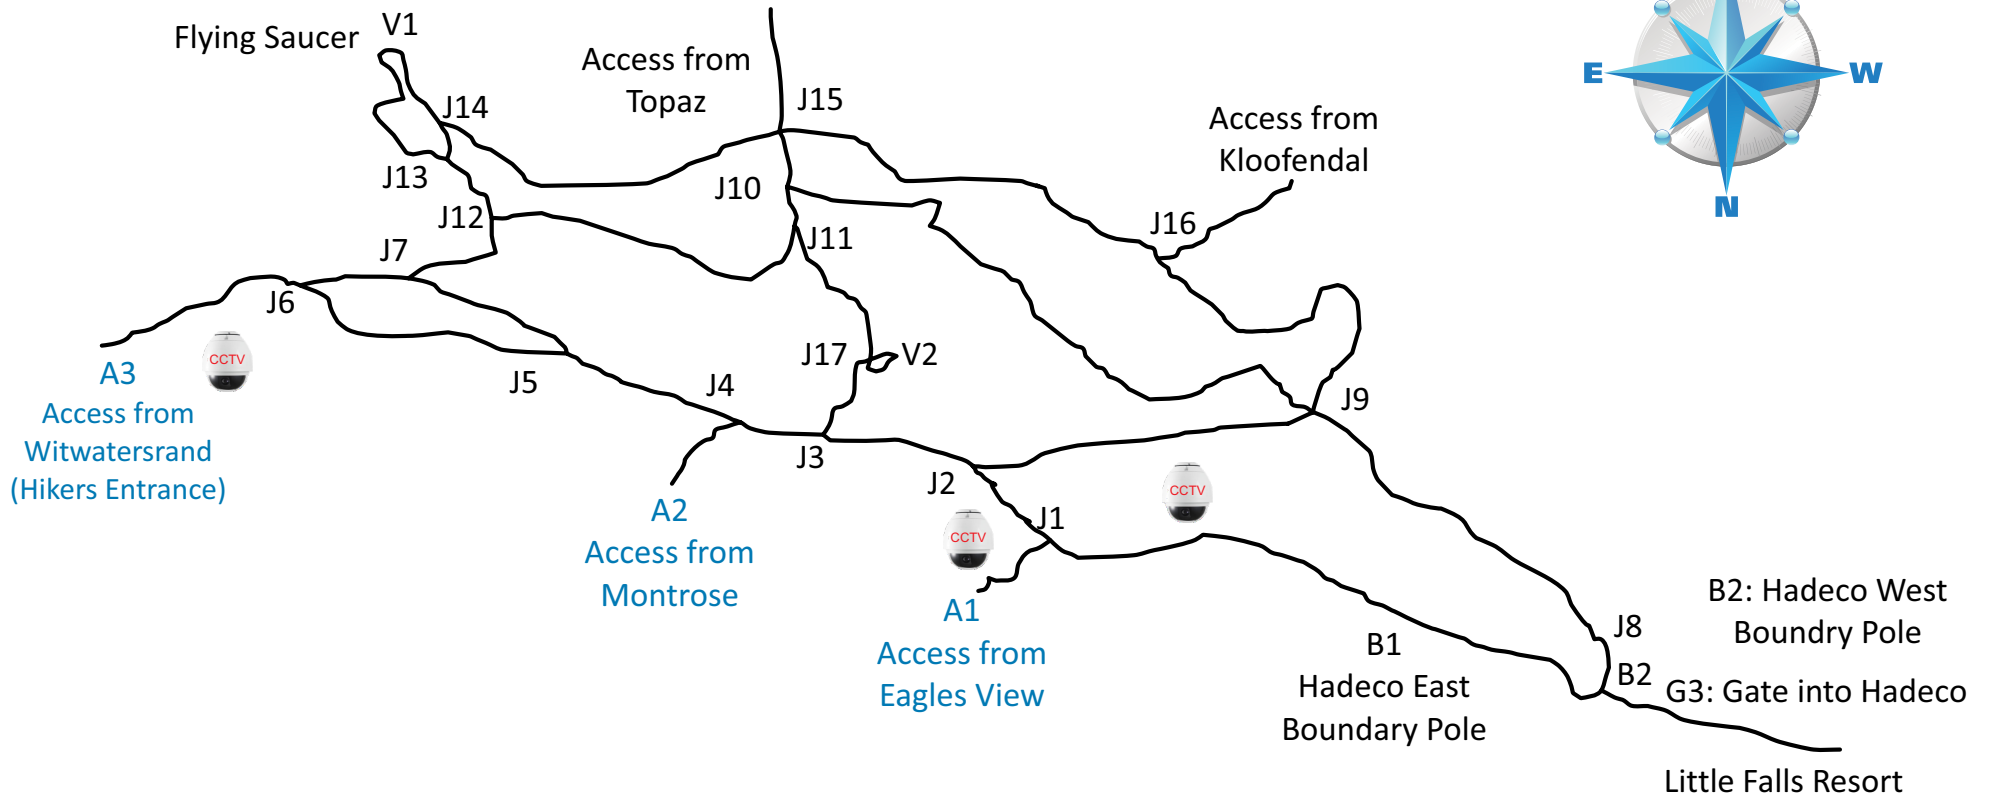

LITTLE FALLS RIDGE HIKING TRAILS

 = Live CCTV PTZ Cameras Monitored by BCI. Following your every move!

Suggested Routes:

Easy (1.8km)	A3-J6-J5-J4-J3-J2-J1-J2-J3-J5-J7-J6-A3
Main (4.5km)	A3-J6-J5-J4-J3-J2-J1-B1-B2-J8-J9-J16-J15-J14-V1-J13-J12-J7-J6-A3
Eagles View Easy Trail (1.5km)	A1-J1-B1-B2-J8-J9-J2-J1-A1
Eagles View Difficult Trail (3.1km)	A1-J1- B1-B2-J8-J9-J16-J15-J10-J11-J17-J3-J2-J1-A1